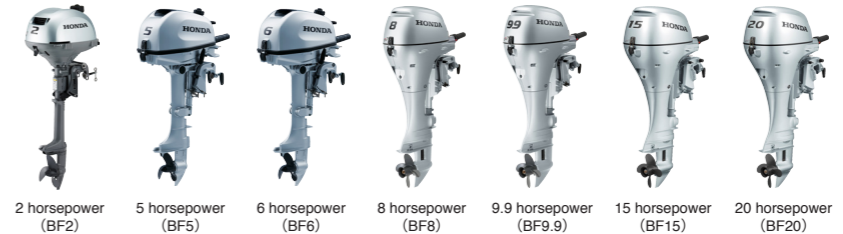

General Purpose Engines

Electrified Power Unit

External power feeding device

Portable and swappable battery

5-4 : Outboard Engines

POTABLES

MID-RANGE

HIGH POWER

5-5 : Aviation

HondaJet Elite II

* Products launched in Japan as of the end of March 2023 (includes some announced products).